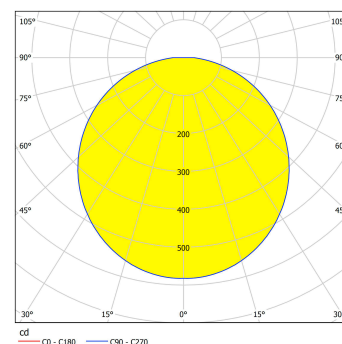

### Technical Information

|                                  |                       |
|----------------------------------|-----------------------|
| Material number                  | 66246                 |
| Type                             | mirror light          |
| Max.Watt incl.transformer/driver | 15W                   |
| Illuminant Type (1)              | LED                   |
| Lumen with Cover                 | 1754                  |
| Kelvin Complete                  | 4000K                 |
| Glass/Shade Material             | plastic               |
| Function                         | LED not replaceable   |
| Operation Voltage                | 220-240V,50/60Hz      |
| Article Length (in mm/in)        | 1200                  |
| Article Height (in mm/in)        | 40                    |
| Article Overhang (in mm/in)      | 160                   |
| Protection Degree                | IP44                  |
| Protection Class                 | 2                     |
| Net Weight (in kg)               | 0.47                  |
| Colour Tolerance (LED, SDCM)     | <6                    |
| Enclosure Material               | aluminium,<br>plastic |
| Enclosure Colour                 | chrome, silver        |
| lifetime (Lx)                    | L70                   |
| Nominal Lifetime (in h)          | 25000                 |
| Serial name                      | PANDELLA PRO          |